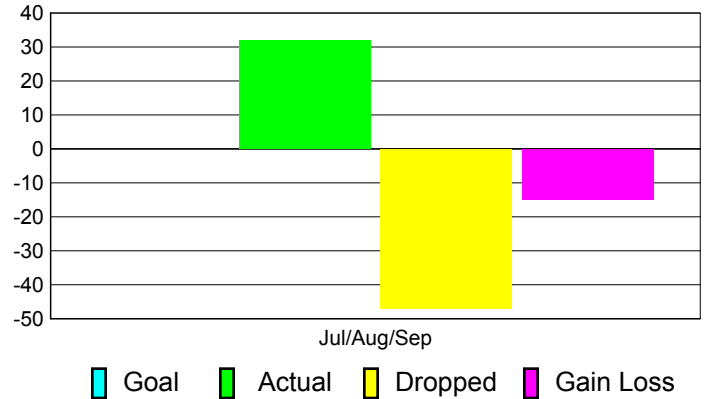

### Club Results 2011-2012

Goal, New, Dropped, Gain/Loss

## MEMBERSHIP

**Membership Results  
2011-2012**

**Membership  
2010-2011**

Month	Net Memb Goal	Actual New Memb	Actual Dropped Memb	Gain/Loss of Memb	Gain/Loss of Memb
Jul/Aug/Sep		32	-47	-15	-7
<b>Totals</b>		<b>32</b>	<b>-47</b>	<b>-15</b>	<b>-7</b>

### Membership Results 2011-2012

Goal, New, Dropped, Gain/Loss

### Comparison of Club Gain/Loss

Current Year Compared to the Previous Year